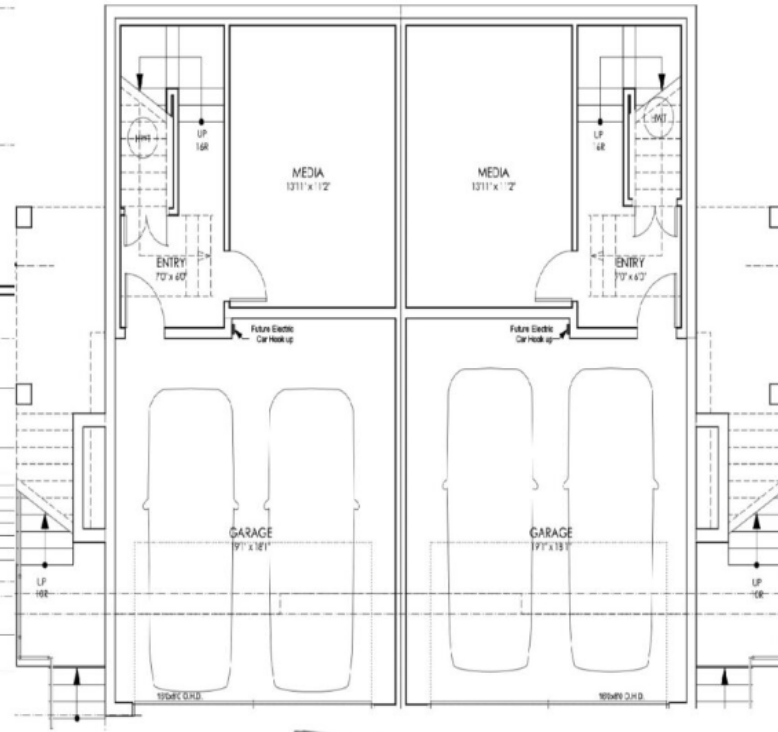

# Unit Type D

1909 SqFt  
3 Bed/2.5 Bath

FRONT ELEVATION - CAMERA VIEW