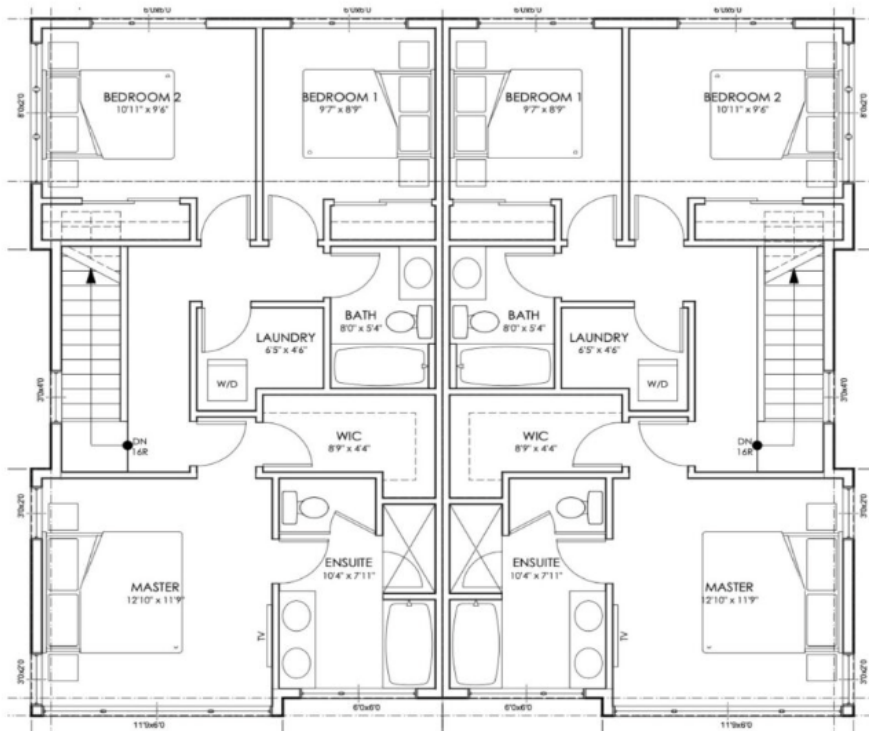

# Unit Type D

1909 SqFt  
3 Bed/2.5 Bath

FRONT ELEVATION - CAMERA VIEW