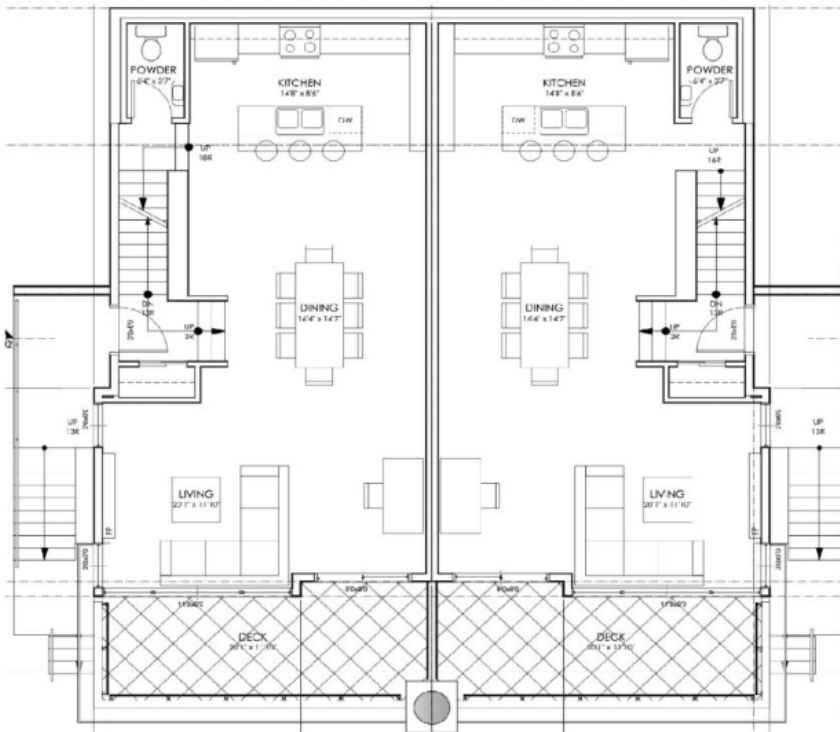

# Unit Type D

1909 SqFt  
3 Bed/2.5 Bath

FRONT ELEVATION - CAMERA VIEW